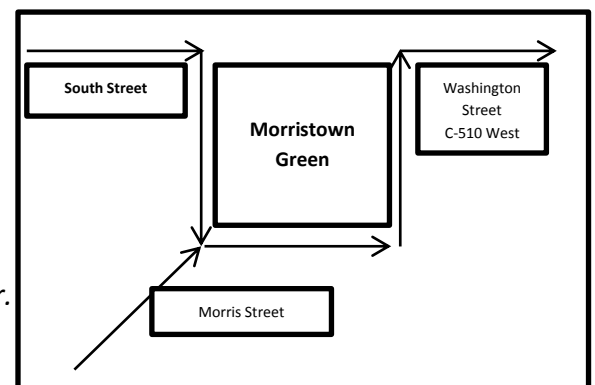

### ***From northern Pennsylvania and points west:***

Take I-80 EAST  
Next take I-287 SOUTH, to Morristown EXIT 35 (C-124 Madison Ave.). Bear right at the end of the ramp. Turn right onto C-124 WEST (South Street). Follow directions to Morristown Green at bottom.

### ***From New York City via George Washington Bridge:***

I-95 WEST to I-80 WEST.  
Next take I-287 SOUTH, to Morristown EXIT 35 (C-124 Madison Ave.). Bear right at the end of the ramp. Turn right onto C-124 WEST (South Street). Follow directions to Morristown Green at bottom.

### ***From New York City via Lincoln Tunnel:***

Take S-3 WEST, US-46 WEST, I-80 WEST  
Next take I-287 SOUTH, to Morristown EXIT 35 (C-124 Madison Ave.). Bear right at the end of the ramp. Turn right onto C-124 WEST (South Street). Follow directions to Morristown Green at bottom.

# St. Mary's Abbey Retreat Center Directions