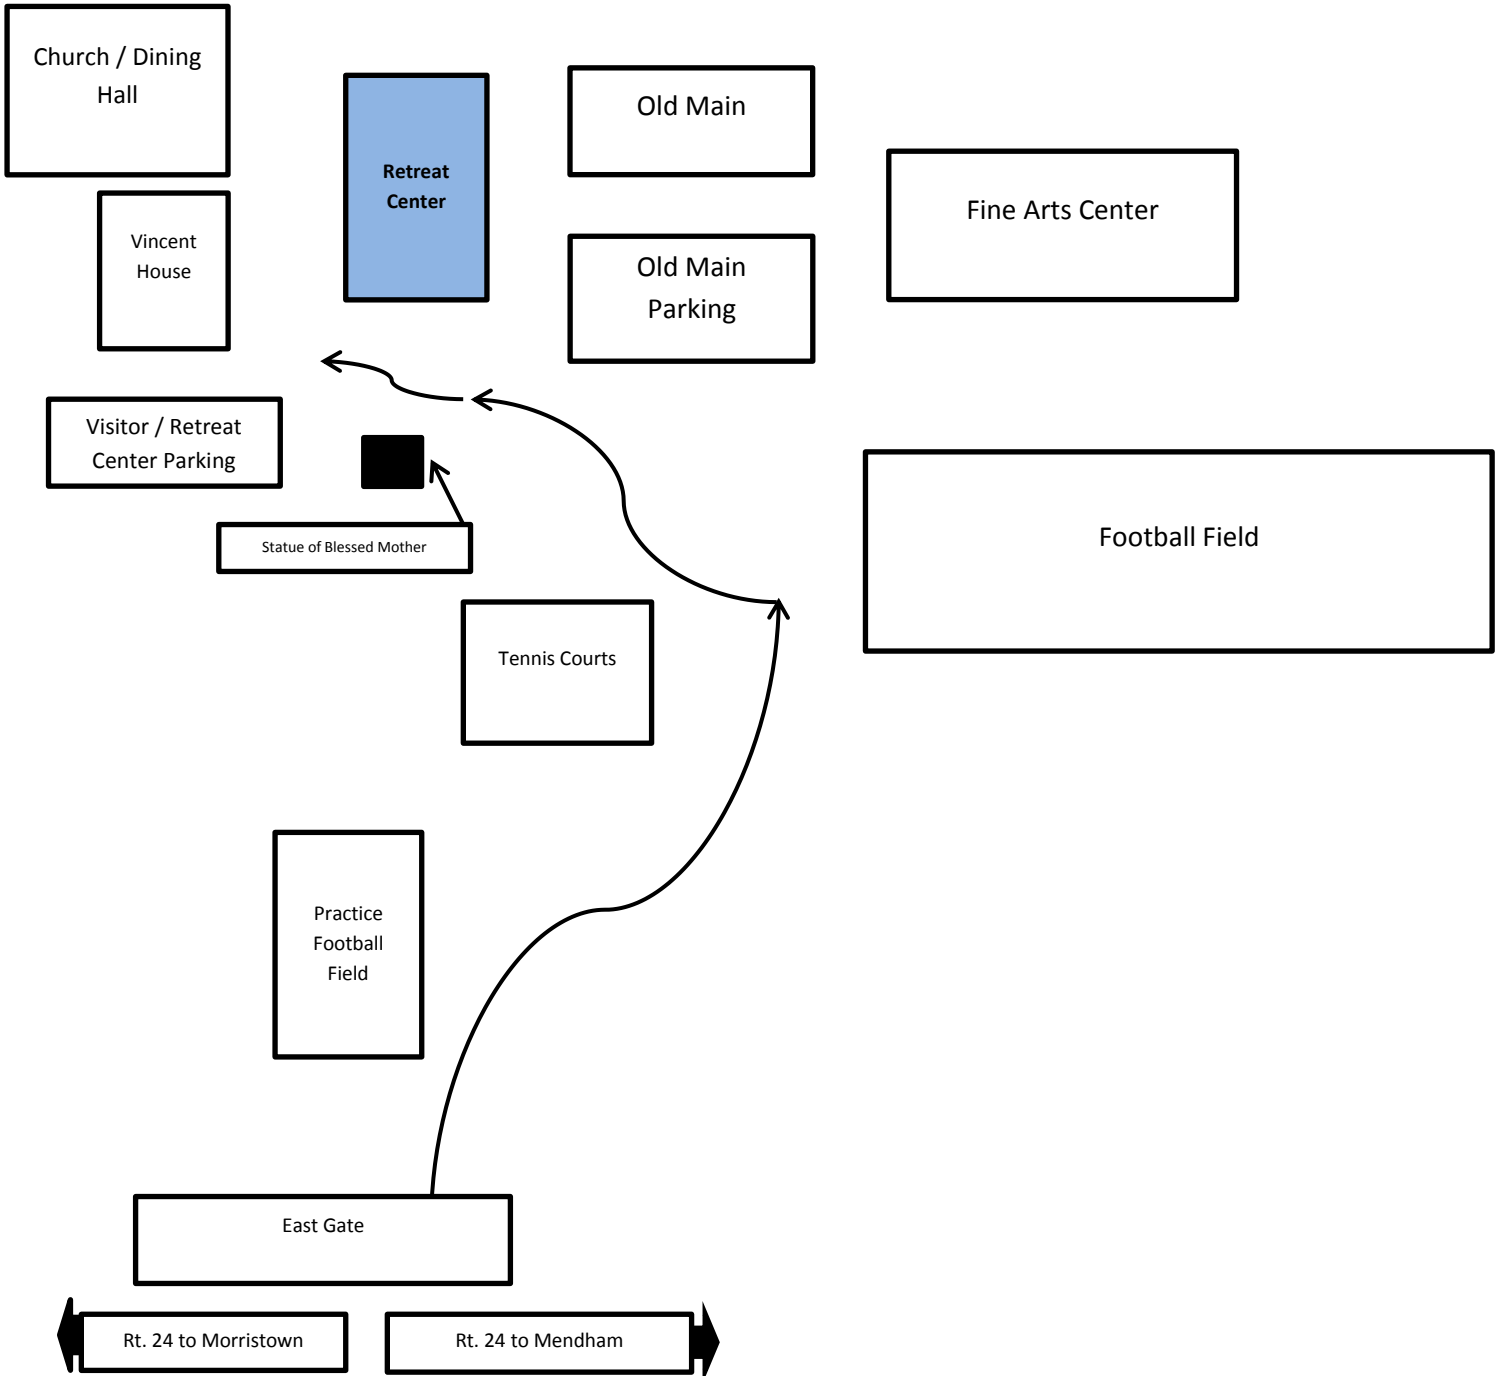

### ***To Morristown Green:***

Proceed straight one mile to the Morristown Green.  
Travel three sides of the Green (**See diagram**)  
(do NOT take S-202).  
Follow sign for C-510 WEST (Washington Street).  
This becomes S-24 (Mendham Road).  
Delbarton is on the left, 2.5 miles from the Morristown Center.

# St. Mary's Abbey Retreat Center Directions

## ***Once on Campus:***

*Enter the East Gate (first gate you come to from Morristown) and follow the road past the Athletic Fields, The Fine Arts Center and Old Main. The Retreat Center is the next building after Old Main on your right.*